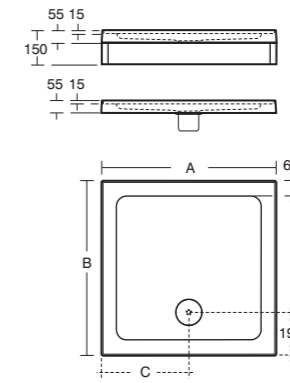

Idealite shower trays

Square upstand low profile tray

- L633301 760 tray and waste
- L633401 800 tray and waste
- L633501 900 tray and waste

	A	B	C
760 x 760	770	770	385
800 x 800	810	810	405
900 x 900	910	910	455

Rectangular flat top low profile tray

- L631701 900 x 760 tray and waste
- L631801 900 x 800 tray and waste
- L631901 1000 x 800 tray and waste
- L632001 1200 x 760 tray and waste
- L632101 1200 x 800 tray and waste
- L632201 1200 x 900 tray and waste
- LV69967 Adhesive upstand

	A	B	C
900 x 760	910	770	455
900 x 800	910	810	455
1000 x 800	1010	810	505
1200 x 760	1210	770	605
1200 x 800	1210	810	605
1200 x 900	1210	910	605