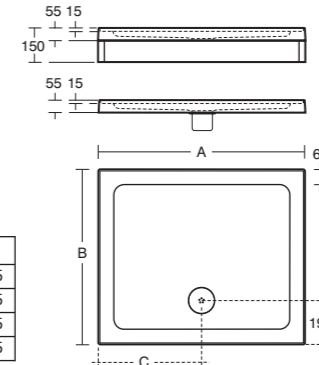

Rectangular upstand low profile tray

- L633601 900 x 760 tray and waste
- L633701 1000 x 800 tray and waste
- L633801 1200 x 760 tray and waste
- L633901 1200 x 800 tray and waste

	A	B	C
900 x 760	910	770	455
1000 x 800	1010	810	505
1200 x 760	1210	770	605
1200 x 800	1210	810	605