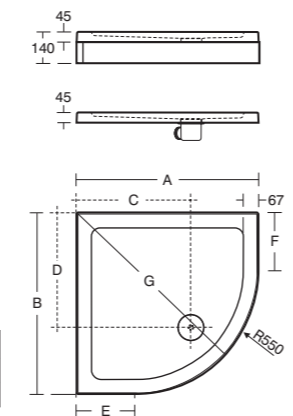

Quadrant flat top low profile tray

- L632601 800 quadrant tray and waste
- L63270 900 quadrant tray and waste
- LV69967 Adhesive upstand

	A	B	C	D	E	F	G
800 x 800	810	810	510	510	260	260	909
900 x 900	910	910	610	610	360	360	1056