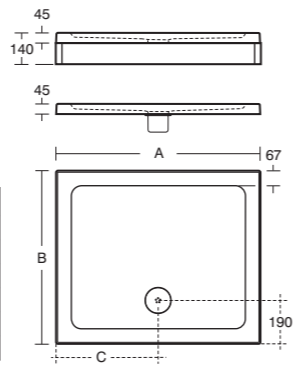

Idealite shower trays

Square flat top low profile tray

- L631301 760 tray and waste
- L631401 800 tray and waste
- L631501 900 tray and waste
- L631601 1000 tray and waste
- LV69967 Adhesive upstand

	A	B	C
760 x 760	770	770	385
800 x 800	810	810	405
900 x 900	910	910	455
1000 x 1000	1010	1010	505

Idealite shower trays

Square upstand low profile tray

- L633301 760 tray and waste
- L633401 800 tray and waste
- L633501 900 tray and waste

	A	B	C
760 x 760	770	770	385
800 x 800	810	810	405
900 x 900	910	910	455

Rectangular flat top low profile tray

- L631701 900 x 760 tray and waste
- L631801 900 x 800 tray and waste
- L631901 1000 x 800 tray and waste
- L632001 1200 x 760 tray and waste
- L632101 1200 x 800 tray and waste
- L632201 1200 x 900 tray and waste
- LV69967 Adhesive upstand

	A	B	C
900 x 760	910	770	455
900 x 800	910	810	455
1000 x 800	1010	810	505
1200 x 760	1210	770	605
1200 x 800	1210	810	605
1200 x 900	1210	910	605

Rectangular upstand low profile tray

- L633601 900 x 760 tray and waste
- L633701 1000 x 800 tray and waste
- L633801 1200 x 760 tray and waste
- L633901 1200 x 800 tray and waste

	A	B	C
900 x 760	910	770	455
1000 x 800	1010	810	505
1200 x 760	1210	770	605
1200 x 800	1210	810	605

Quadrant flat top low profile tray

- L632601 800 quadrant tray and waste
- L63270 900 quadrant tray and waste
- LV69967 Adhesive upstand

	A	B	C	D	E	F	G
800 x 800	810	810	510	510	260	260	909
900 x 900	910	910	610	610	360	360	1056

Quadrant upstand low profile tray

- L634101 800 quadrant tray and waste
- L634201 900 quadrant tray and waste

	A	B	C	D	E	F	G
800 x 800	810	810	510	510	260	260	909
900 x 900	910	910	610	610	360	360	1056

Offset Quadrant flat top

- L663101 1000 x 800 LH offset quadrant tray and waste
- L663001 1000 x 800 RH offset quadrant tray and waste
- L663301 1200 x 800 LH offset quadrant tray and waste
- L663201 1200 x 800 RH offset quadrant tray and waste
- LV69967 Adhesive upstand