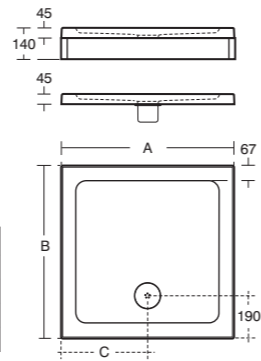

Square flat top low profile tray

- L631301 760 tray and waste
- L631401 800 tray and waste
- L631501 900 tray and waste
- L631601 1000 tray and waste
- LV69967 Adhesive upstand

	A	B	C
760 x 760	770	770	385
800 x 800	810	810	405
900 x 900	910	910	455
1000 x 1000	1010	1010	505