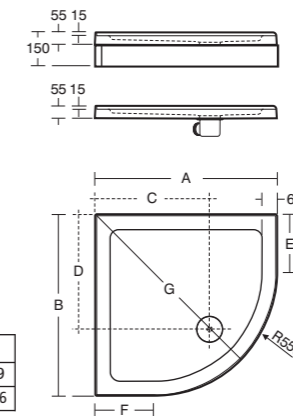

Quadrant upstand low profile tray

- L634101 800 quadrant tray and waste
- L634201 900 quadrant tray and waste

	A	B	C	D	E	F	G
800 x 800	810	810	510	510	260	260	909
900 x 900	910	910	610	610	360	360	1056

Offset Quadrant flat top

- L663101 1000 x 800 LH offset quadrant tray and waste
- L663001 1000 x 800 RH offset quadrant tray and waste
- L663301 1200 x 800 LH offset quadrant tray and waste
- L663201 1200 x 800 RH offset quadrant tray and waste
- LV69967 Adhesive upstand

	A	B	C	D	E	F
1000 x 800 LH	810	1010	710	510	460	260
1000 x 800 RH	1010	810	510	710	260	460
1200 x 800 LH	810	1210	910	510	660	260
1200 x 800 RH	1210	810	510	910	260	660