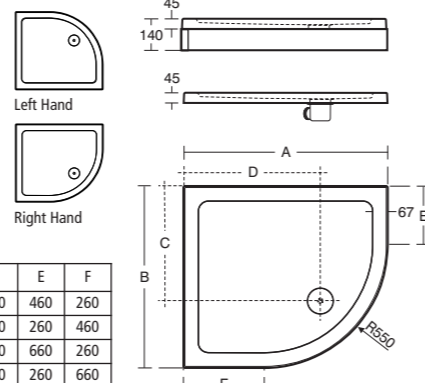

Sundries

- L630901 Idealite 1200 riser kit (for use with trays up to 1200)
- L631001 Idealite Quadrant riser kit
- L630801 Idealite flexible waste pipe

Guarantee

Our confidence in the quality and reliability of Ideal Standard products enables us to offer long guarantees for complete peace of mind. Kubo shower enclosures are guaranteed for ten years, one year for IdealClean glass coating and Idealite shower trays for ten years. The guarantee covers all defects in materials and manufacture but excludes general wear and tear. Our guarantee is offered on all products that have been used in the manner they were intended, and does not apply to any products that have been misused or abused in any way. Products must be installed and cared for in line with our fixing instructions and local water byelaws. The guarantee covers products in domestic use by the consumer and not commercial or business use. In the unlikely event the product fails within the guarantee period, we offer a free replacement or replacement part (or nearest equivalent). Liability is limited to individual products and does not cover consequential loss or damage on installations. When your bathroom has been satisfactorily installed and is working well, please ensure you register your guarantee. The guarantee is transferable – it applies to the product not the purchaser provided guarantee registration details are passed on to the new owner. You can register for guarantees on a bathroom bought on your behalf by a plumber or builder. Applies to UK and Republic of Ireland only. This guarantee does not affect your statutory rights.

Ideal Standard pursues a policy of continuing improvement in design and performance of its products. The right is therefore reserved to vary specifications without notice. Colour reproduction is as accurate as possible within the limitations of the printing process.

A division of Ideal Standard (UK) Ltd.
P1585 07/11.

Important installation information
A key element in the performance of a bathroom is the quality of the installation. We recommend you use a plumber from a registered association (see below) and consult him (or her) right from the start. Your local Ideal Standard stockist may offer a plumbing service or, if not, will be able to recommend a qualified plumber.

Recognised plumbing associations
Association of Plumbing and Heating Contractors (APHC) www.aphc.co.uk
Tel: 024 7647 0626

The Institute of Plumbing and Heating Engineering www.iphe.org.uk
Tel: 01708 472791

Scottish and Northern Ireland Plumbing Employers Federation www.snipef.org.uk
Tel: 0131 225 2255