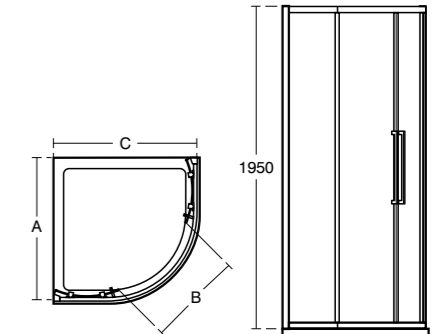

### Idealite

Idealite low profile shower trays represent a new generation of shower trays. Incredibly strong and surprisingly light, they are available in a wide choice of sizes and shapes with the option of integral upstands so they can be tiled in with a watertight fit or riser kits to accommodate plumbing above floor level. Tough and resilient enough to stand up to daily wear and tear. The trays are supplied complete with an attractive fast-flow contemporary chrome waste which, coupled with a 45mm height, makes them perfect for creating a minimal look. All Idealite shower trays are backed by our famous ten year guarantee.

### Idealrain

A complete shower range for a new dimension in showering: one of the flattest handsprays on the market and a slim, clean and contemporary design aesthetic for maximum performance and functionality.  
(Designed by ARTEFAKT)

### Quadrant

T7350EO 800 Quadrant  
T7351EO 900 Quadrant

| Quadrant enclosure | Dim. A Width (mm) | Dim. B Opening (mm) | Dim. C Width (mm) |
|--------------------|-------------------|---------------------|-------------------|
| 800                | 755 - 780         | 405                 | 755 - 780         |
| 900                | 855 - 880         | 560                 | 855 - 880         |